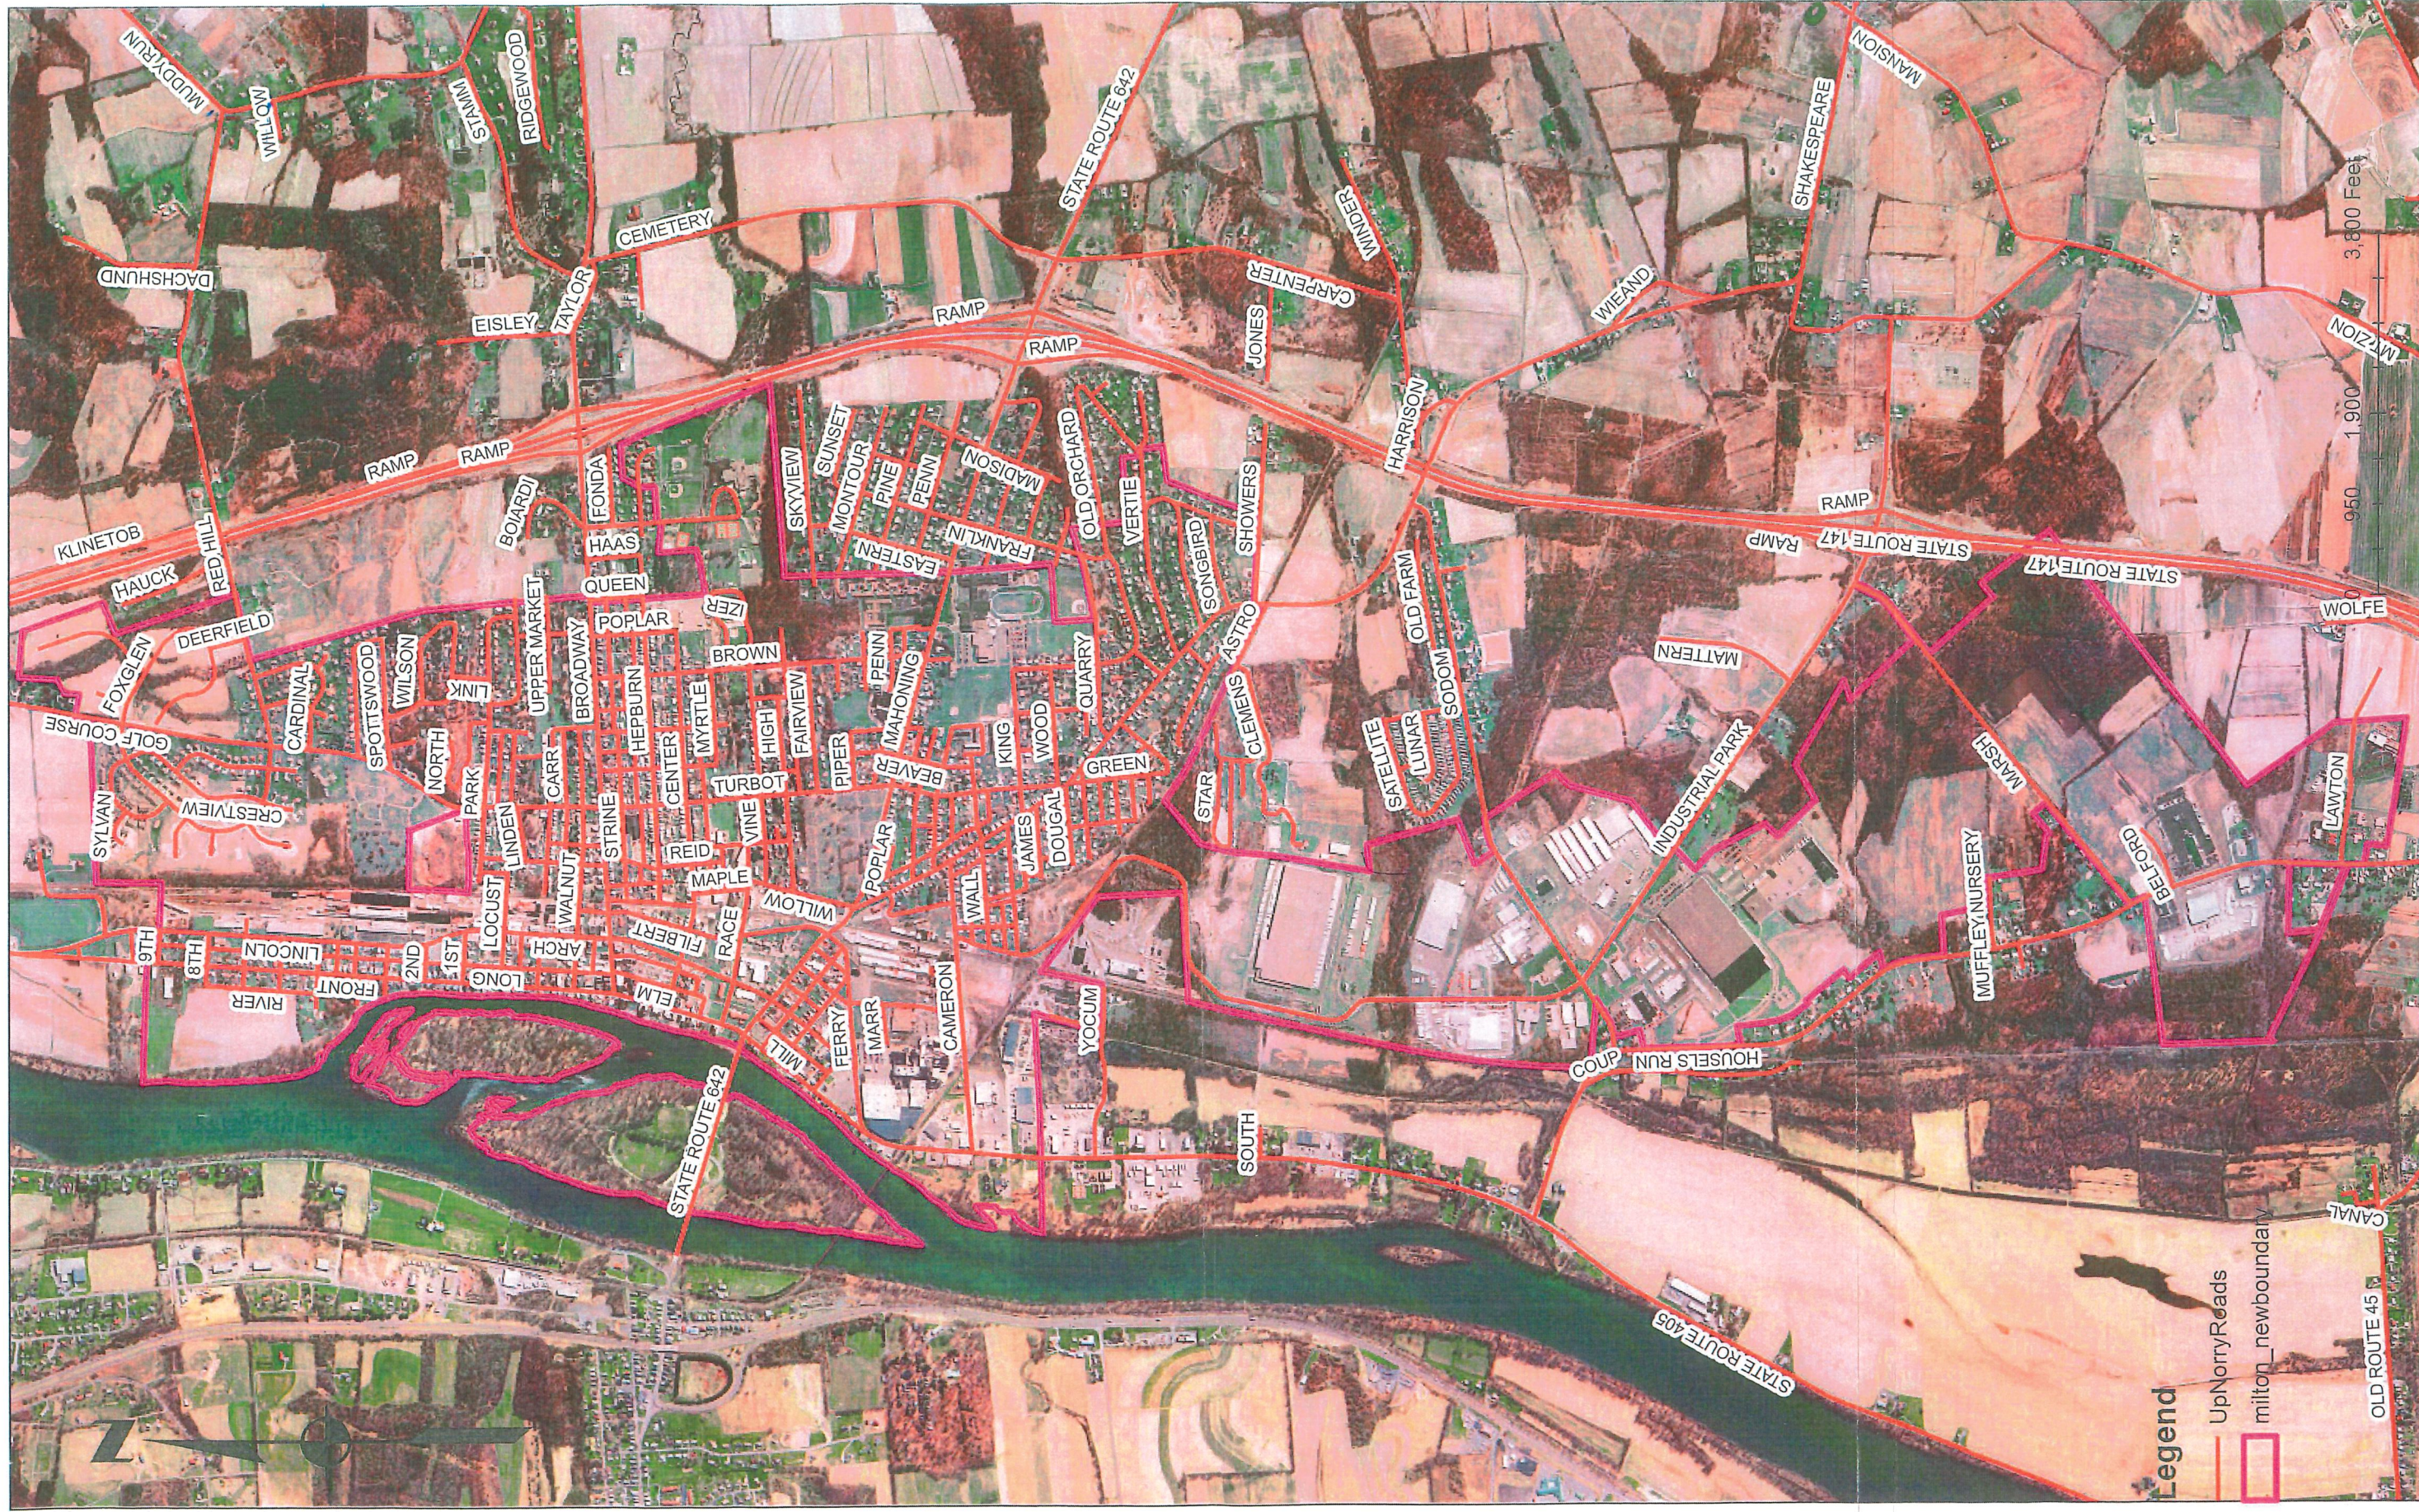

# MILTON BOROUGH DFIRM

## NORTHUMBERLAND COUNTY, PENNSYLVANIA

1 inch represents approx 500 feet

MILTON BOROUGH