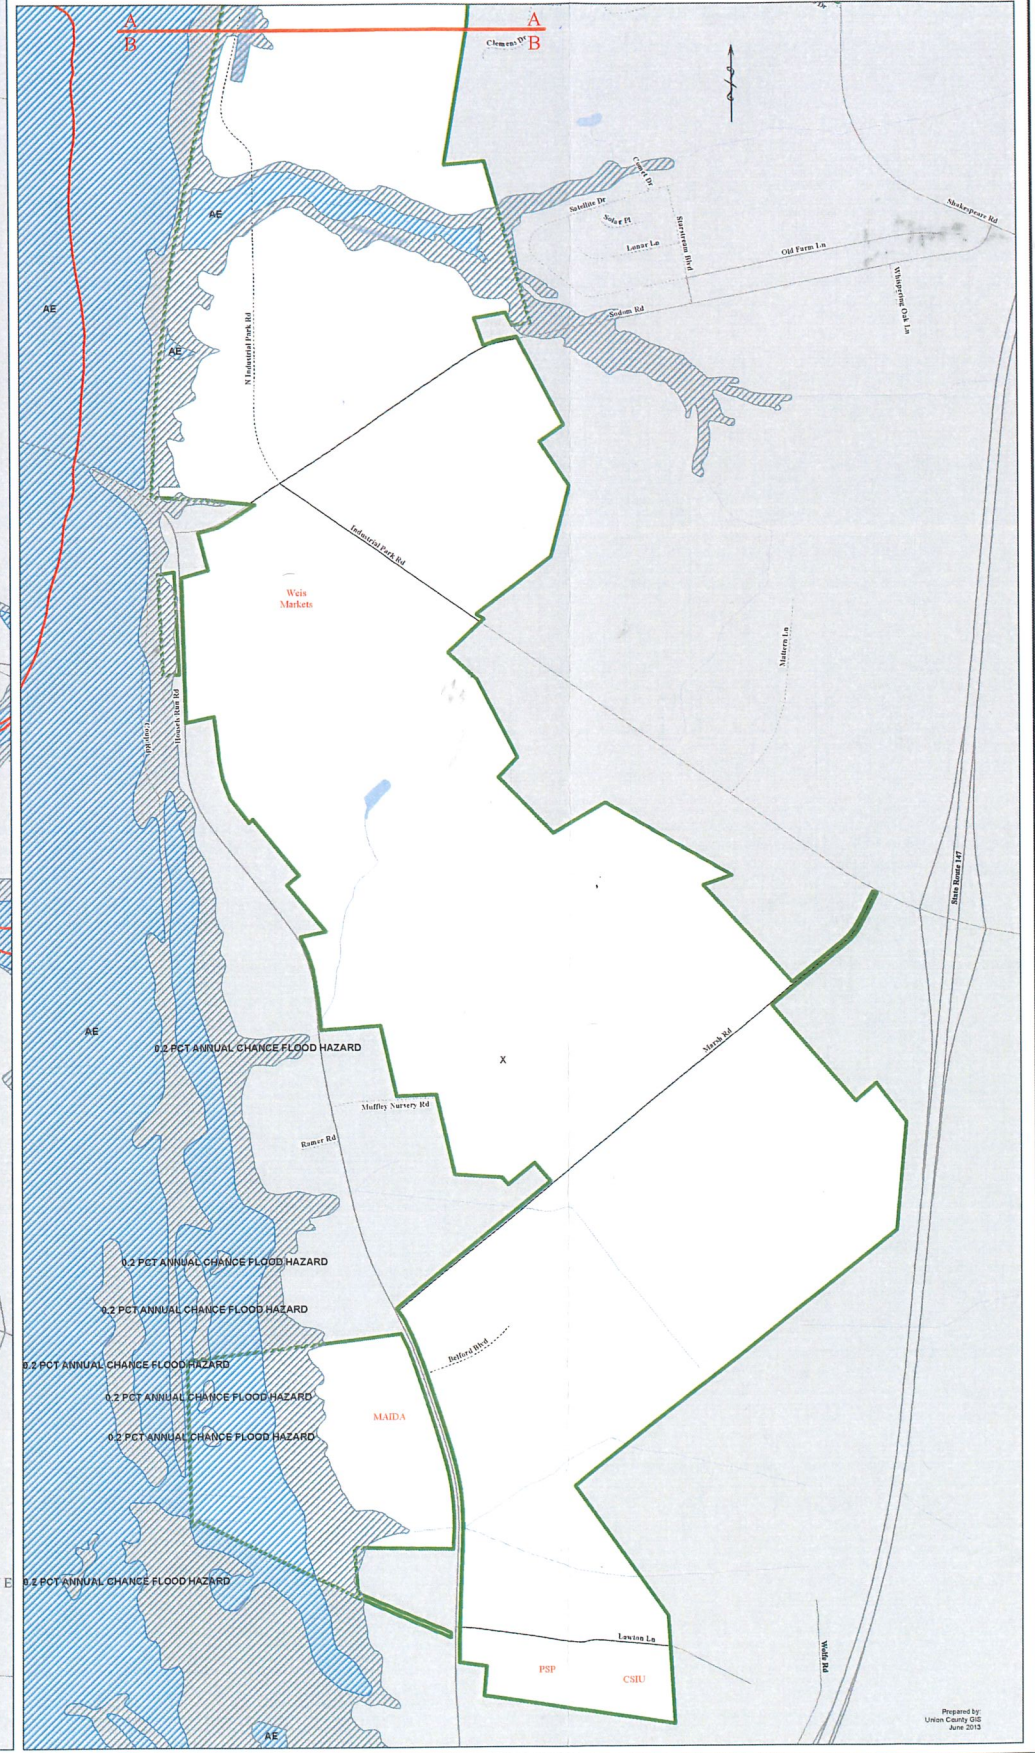

## NORTHUMBERLAND COUNTY, PENNSYLVANIA

1 inch represents approx 500 feet

MILTON BOROUGH